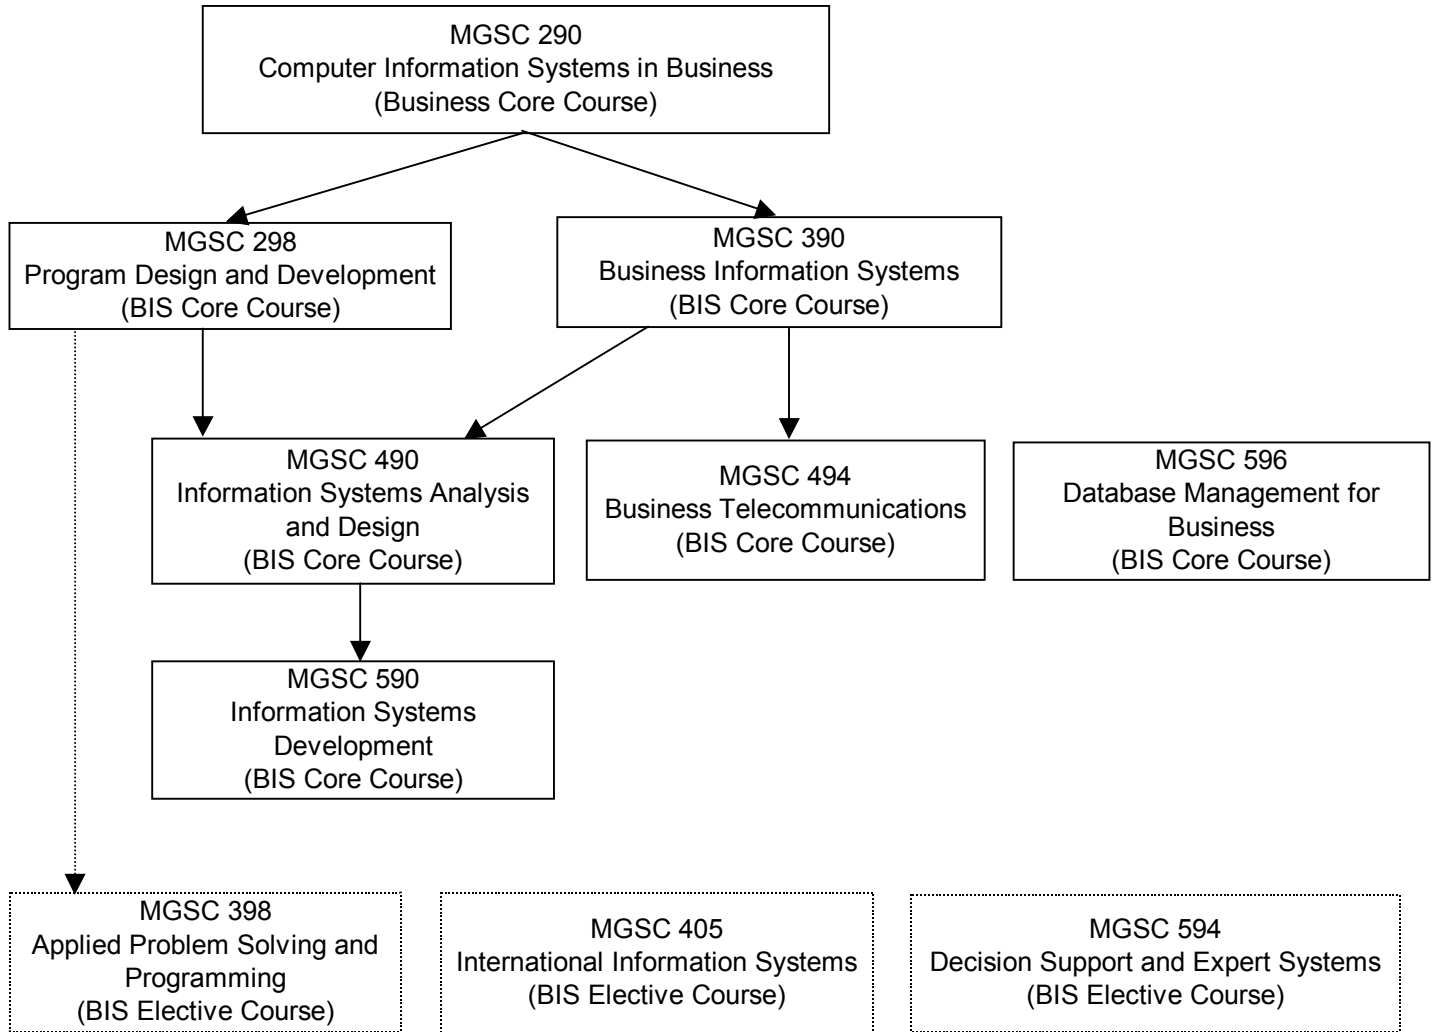

**Management Science
Business Information Systems Track
Progression Chart**

Arrows represent prerequisites.

One of the three Electives, MGSC 398, MGSC 405 or MGSC 594, must be selected to complete the BIS Track.

The selection of MGSC 398 would be considered a systems development concentration due to the concentration in programming logic and development.