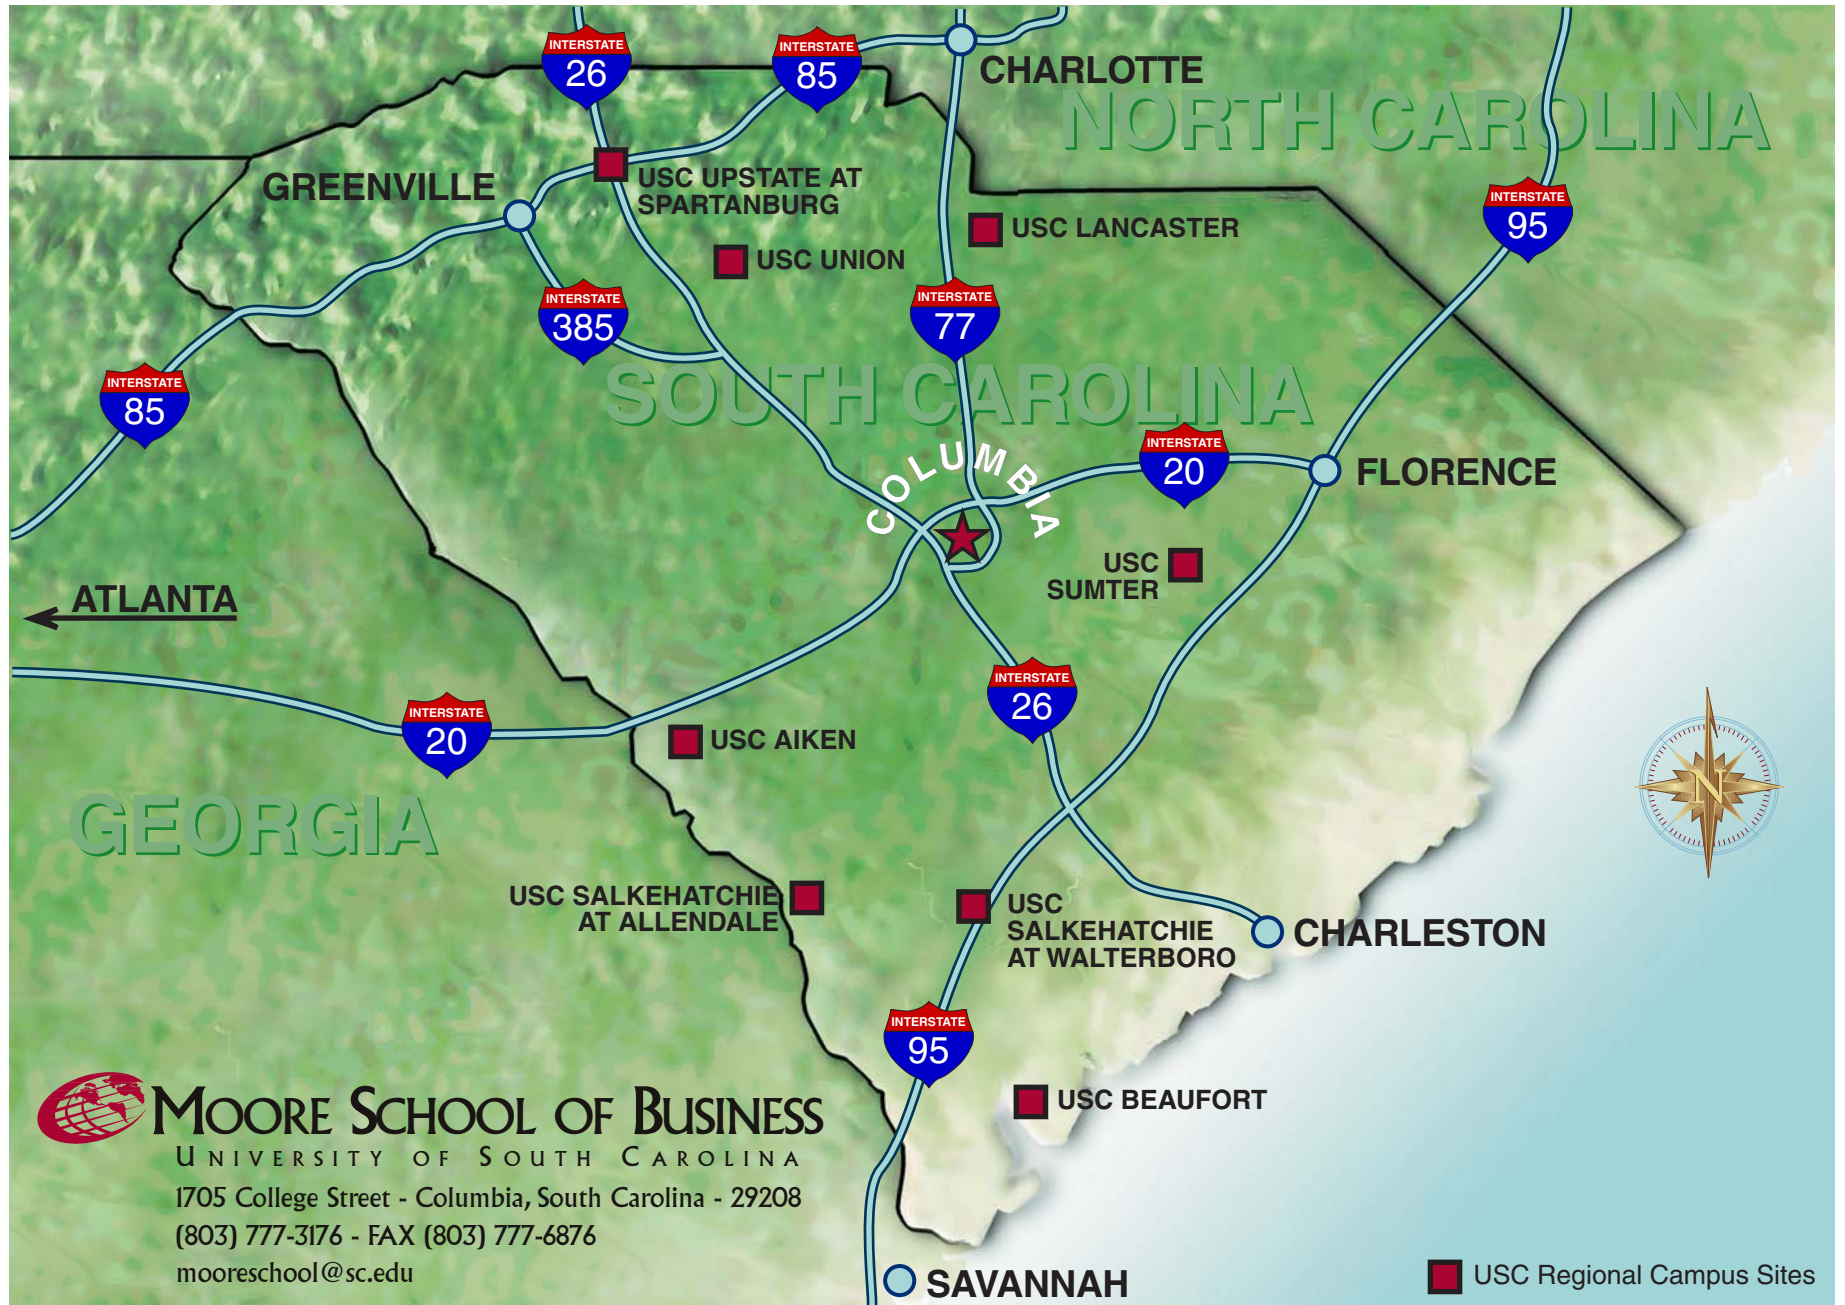

Interstate Map of South Carolina

Copyright 2004 - Moore School of Business, University of South Carolina

 **MOORE SCHOOL OF BUSINESS**
UNIVERSITY OF SOUTH CAROLINA
1705 College Street - Columbia, South Carolina - 29208
(803) 777-3176 - FAX (803) 777-6876
mooreschool@sc.edu

 USC Regional Campus Sites