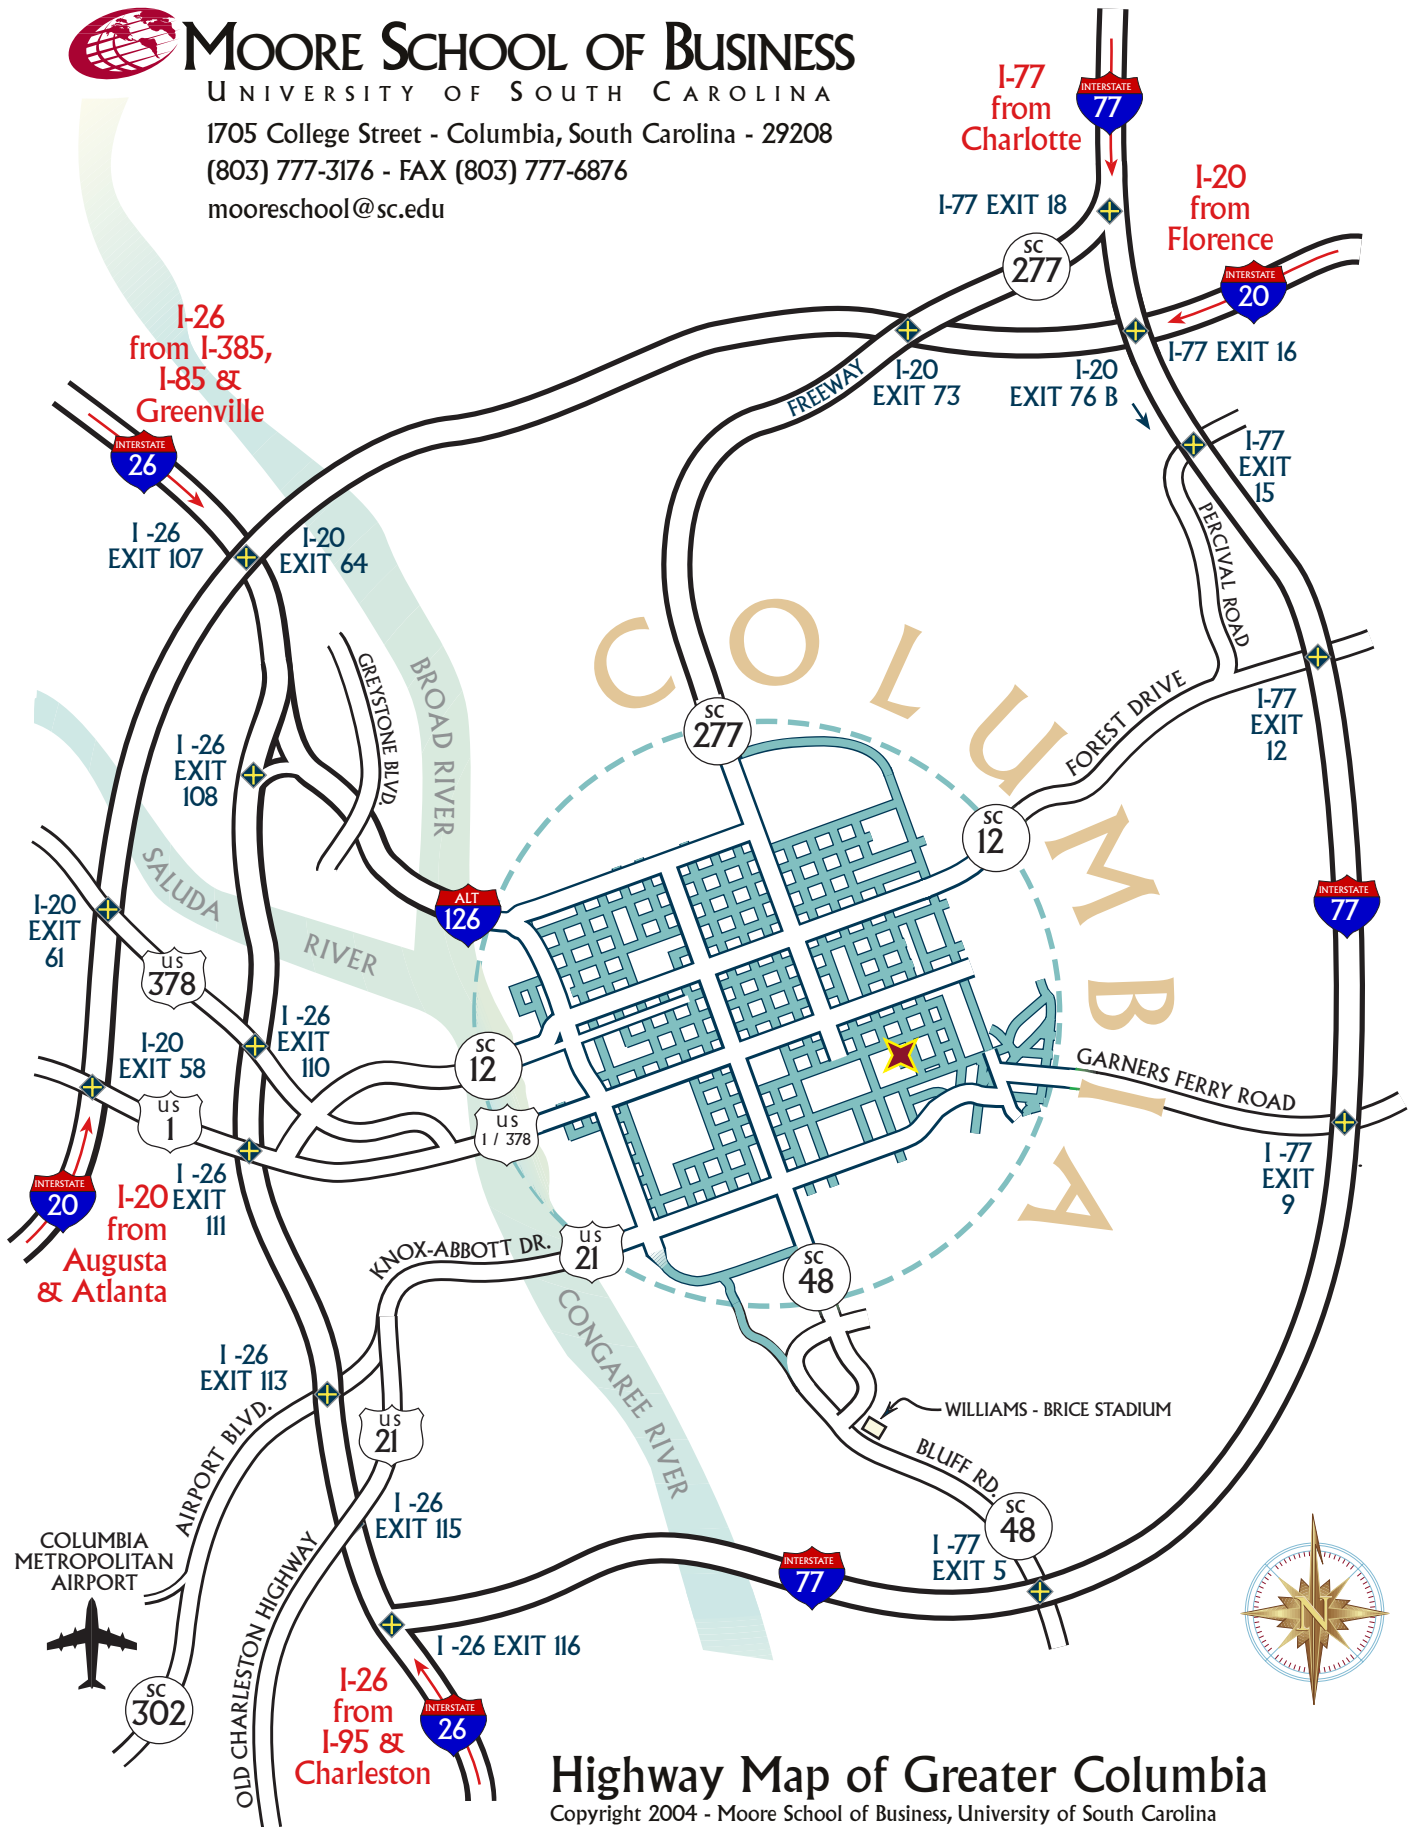

# MOORE SCHOOL OF BUSINESS

UNIVERSITY OF SOUTH CAROLINA  
1705 College Street - Columbia, South Carolina - 29208  
(803) 777-3176 - FAX (803) 777-6876  
mooreschool@sc.edu

## Highway Map of Greater Columbia

Copyright 2004 - Moore School of Business, University of South Carolina